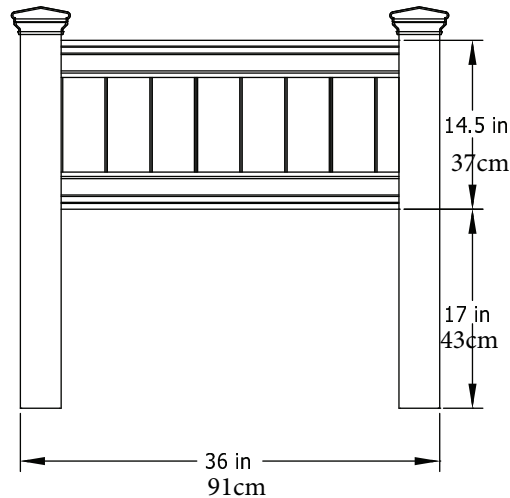

# Mayfair Raised Planter Box

New England  
Arbors

Leadership by Design

[www.newenglandarbors.com](http://www.newenglandarbors.com)

Planter Box is  $\pm 10 \frac{3}{8}$  in  
(26cm) Deep