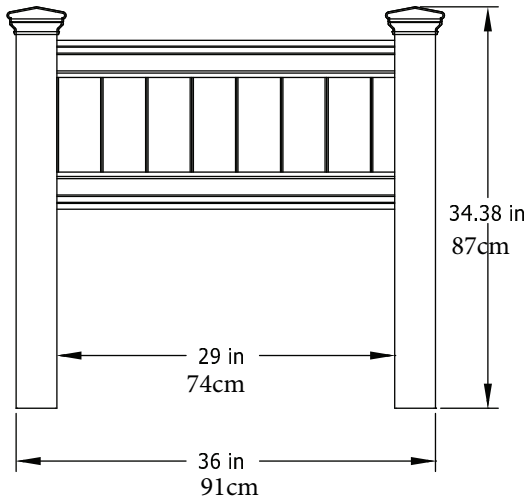

# Mayfair Raised Planter Box

New England  
Arbors

Leadership by Design

[www.newenglandarbors.com](http://www.newenglandarbors.com)

Planter Box is  $\pm 10 \frac{3}{8}$  in  
(26cm) Deep