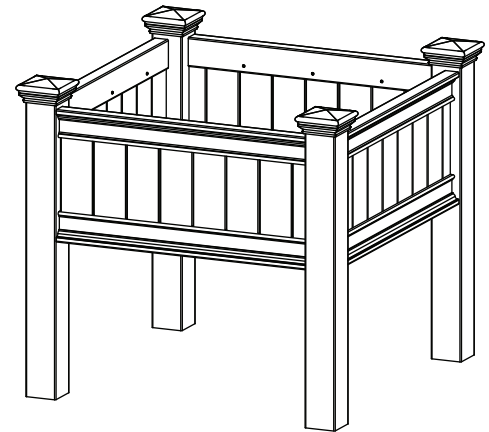

# Mayfair Raised Planter Box

New England  
Arbors

Leadership by Design

[www.newenglandarbors.com](http://www.newenglandarbors.com)

Planter Box is  $\pm 10 \frac{3}{8}$  in  
(26cm) Deep